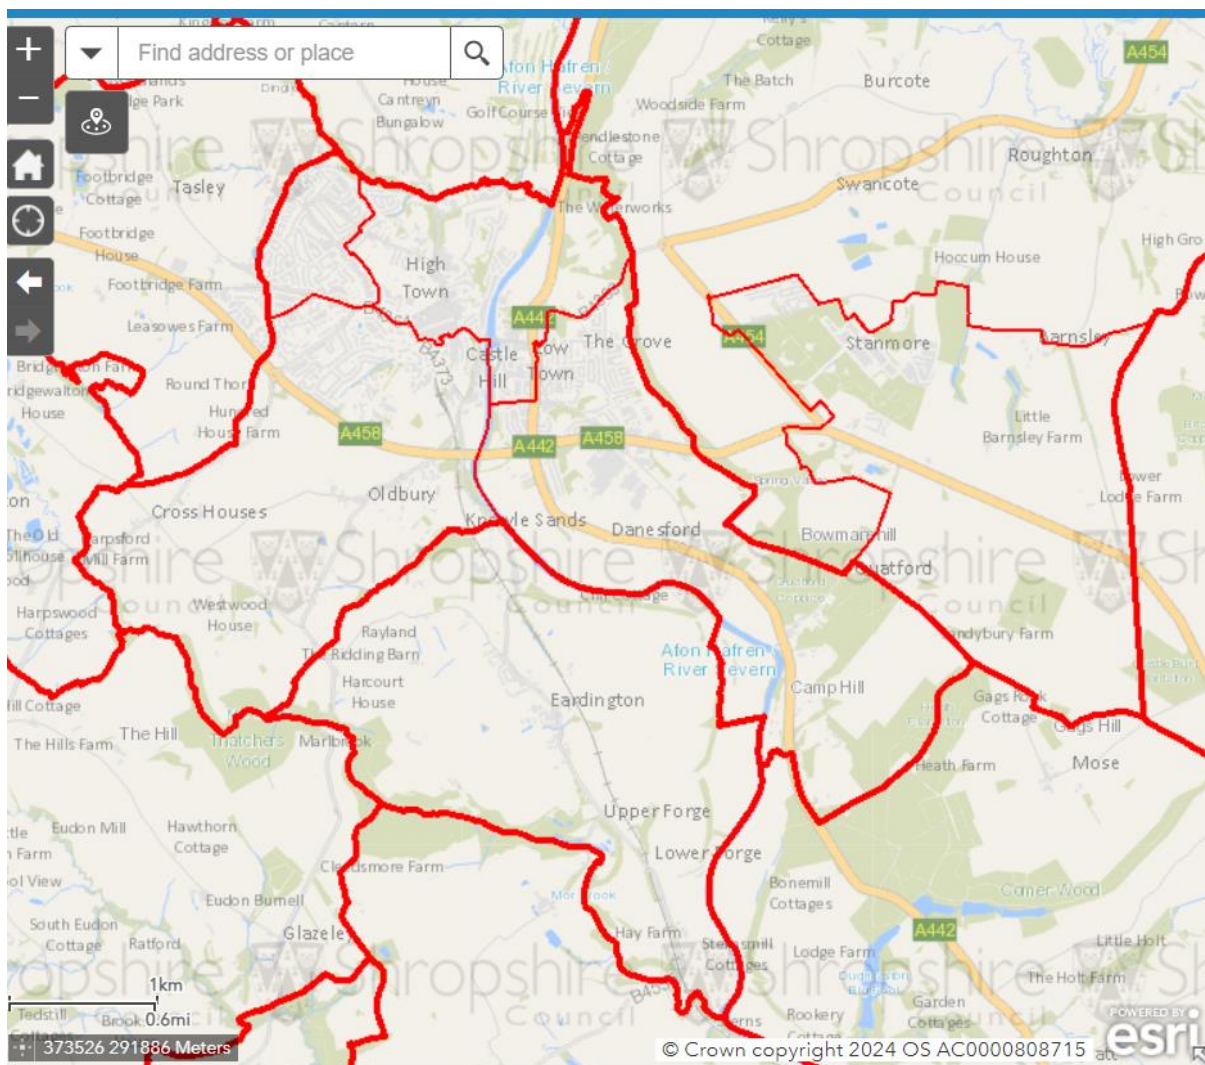

- Market held on Friday and Saturday under the Town Hall
- Allotments
- Cemetery
- Bus Shelters (some within the parish area)
- Footway Lighting (some within the parish area)
- CCTV
- Maintaining the environment around the parish area
- Events including the Christmas Lights Switch-on
- Statutory and non-statutory consultee with the principal council – Shropshire Council
- Providing grants

Map of Bridgnorth and some surrounding parishes:

Bridgnorth has a population of 12,182 (2021 census).