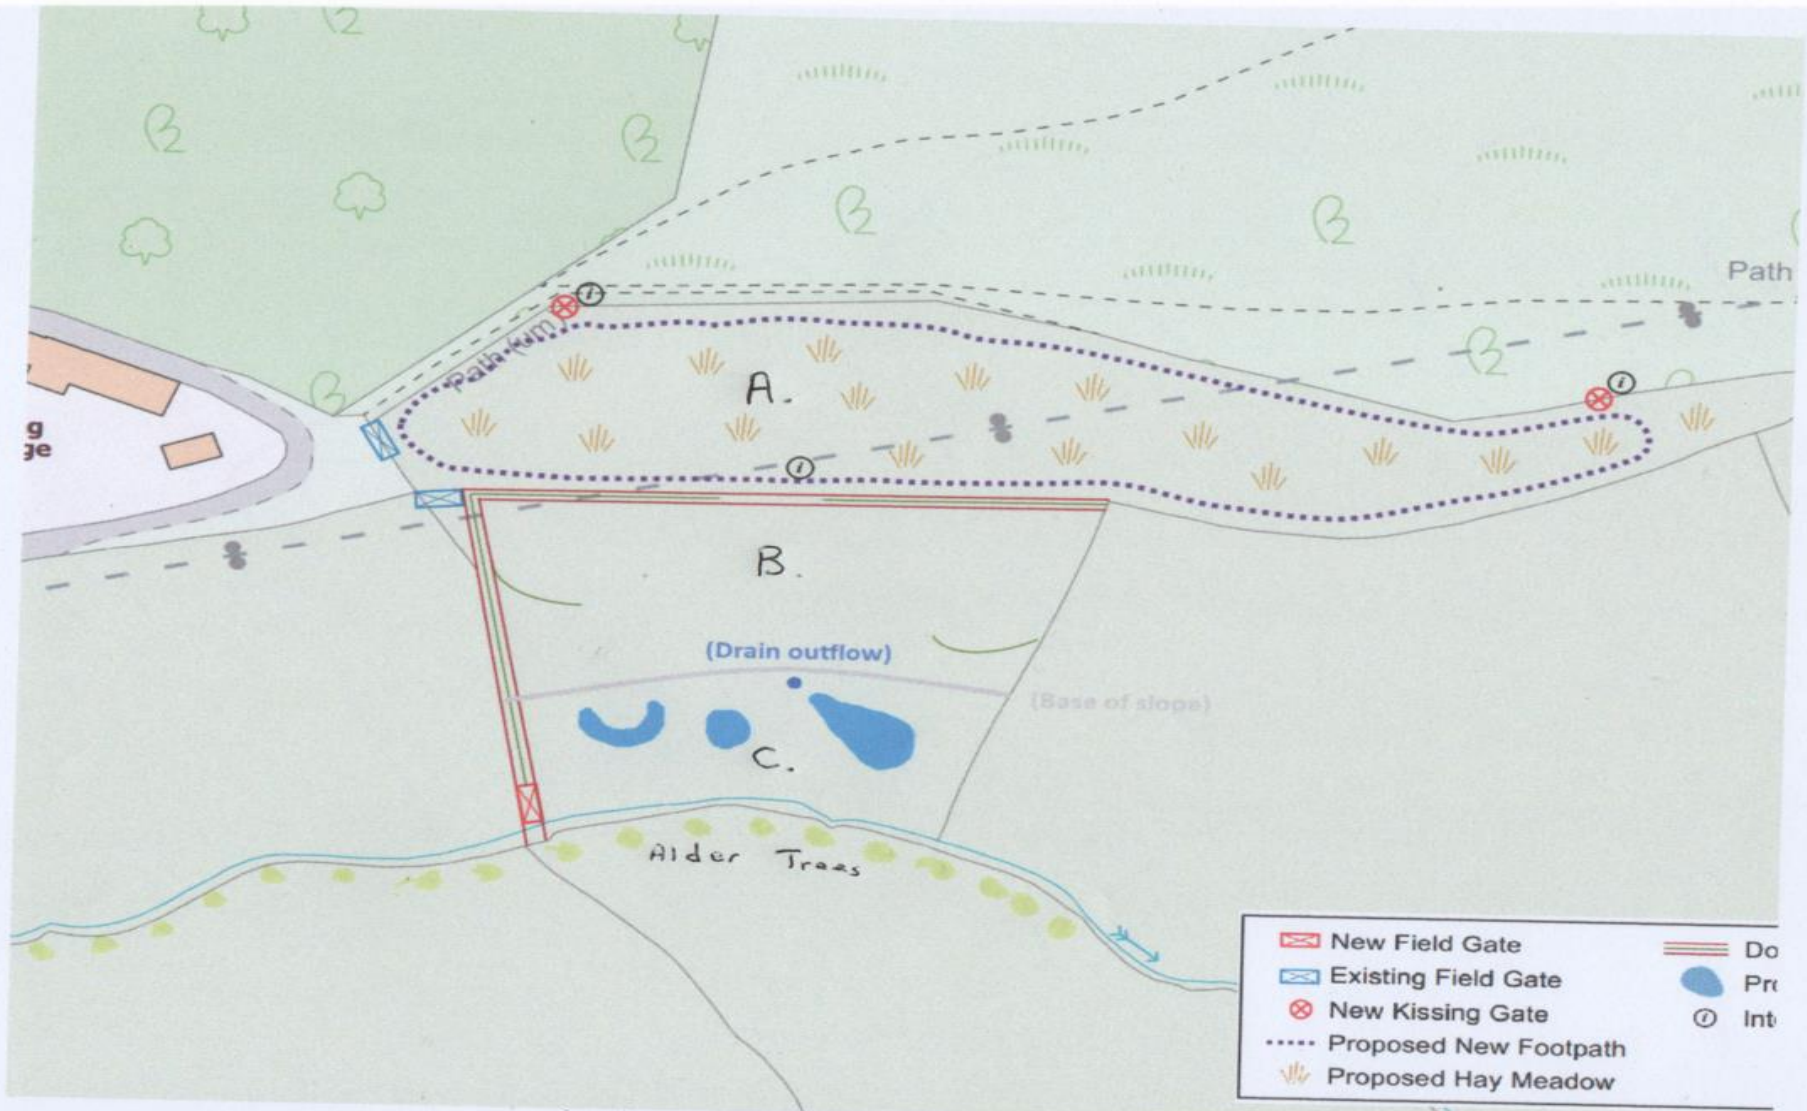

Lyth Bank Verge Restoration

August 2023

Green Hay Cutting at Pulverbatch

Summer 2024 - Plug Plants and Watering

August 2024

More Mowing!

Summer 2024

Yellow Rattle and much else in flower

Exford's Green Biodiversity Project

April 2024

Fencing work in
June 2024

Overview of site
June 2024

2024 Timeline

- **June - Botanical Survey**
- **July - Meadow area mowed**
- **Chain harrowed to** expose soil patches
- **August -Yellow Rattle seed and green hay** from Severn Valley Country Park spread onto the surface
- **September -Plug plants** of knapweed and betony planted

December 2024

- Planning application for ponds and wetland awaiting resources
- Hedge planting inside double fence due to start soon

2025

- Excavate ponds
- More plug plants including Devil's Bit Scabious
- More green hay?