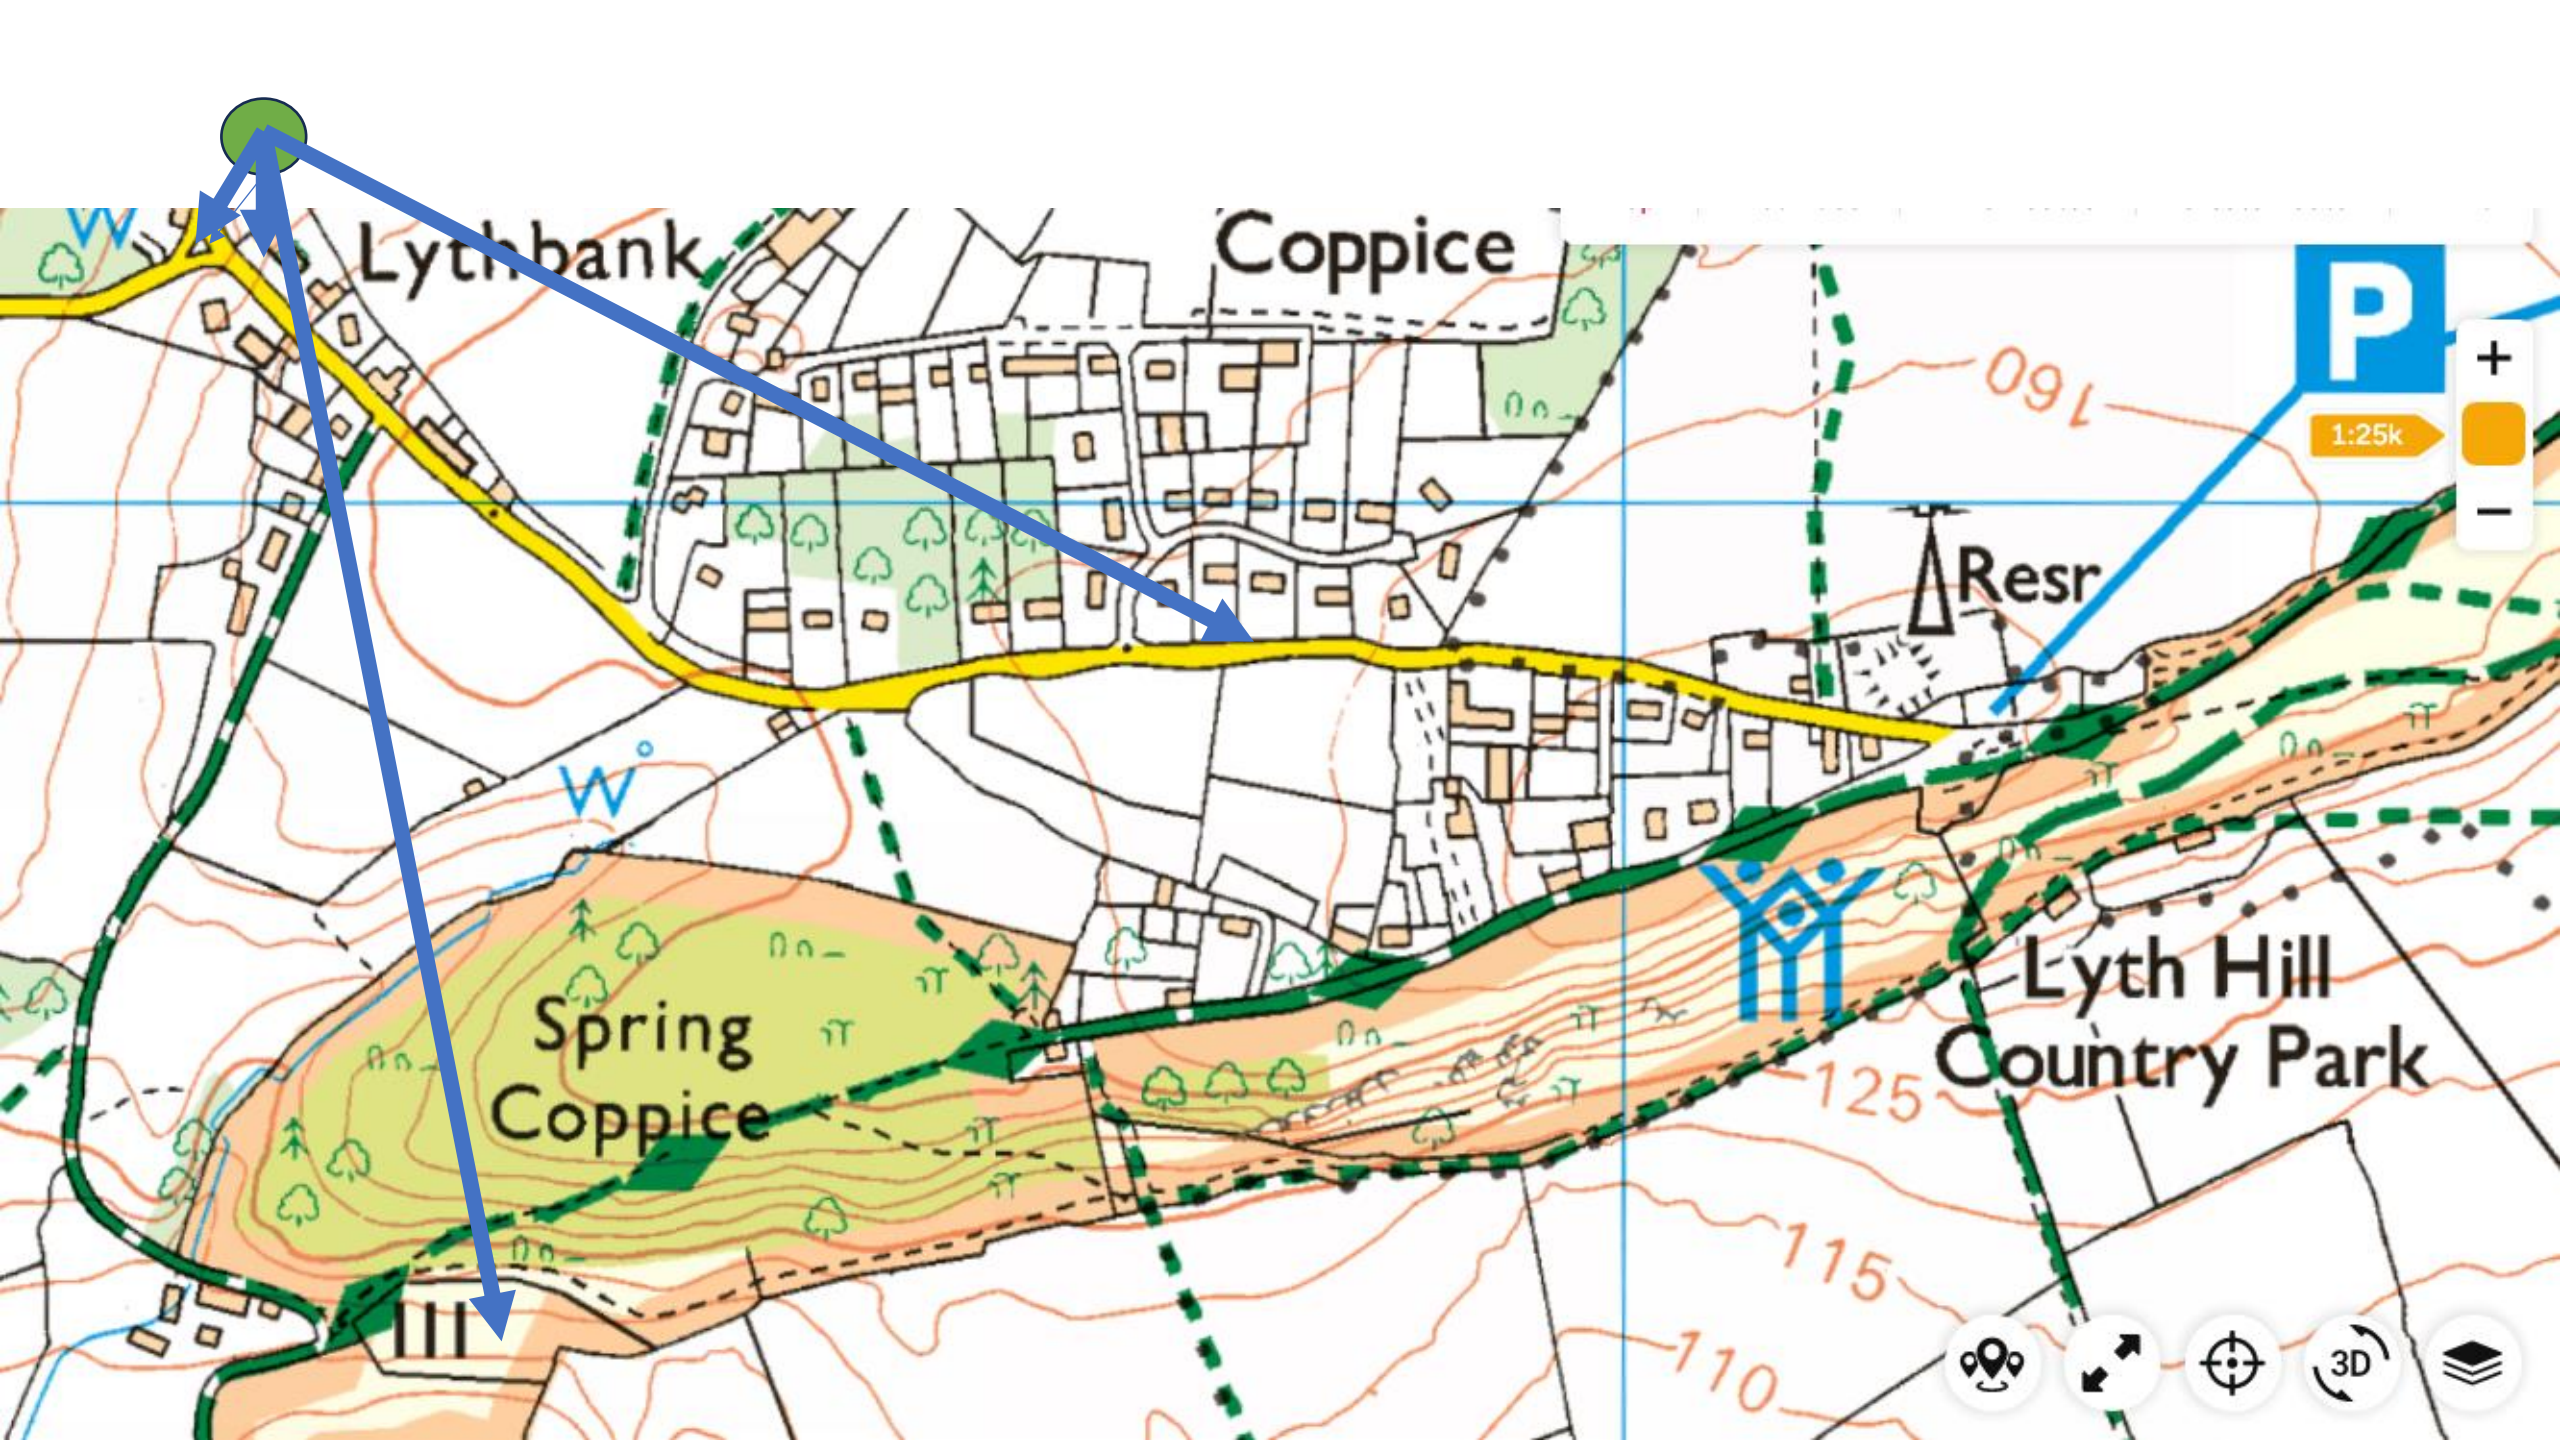

Lythbank

Coppice

Spring
Coppice

Lyth Hill
Country Park

P

1:25k

Resr